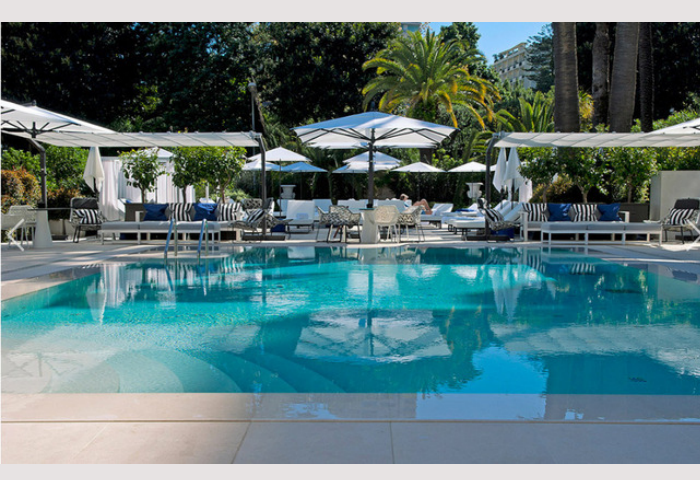

PRESTIGIOUS 5-ROOM APARTMENT IN THE RESIDENCE OF THE METROPOLIS