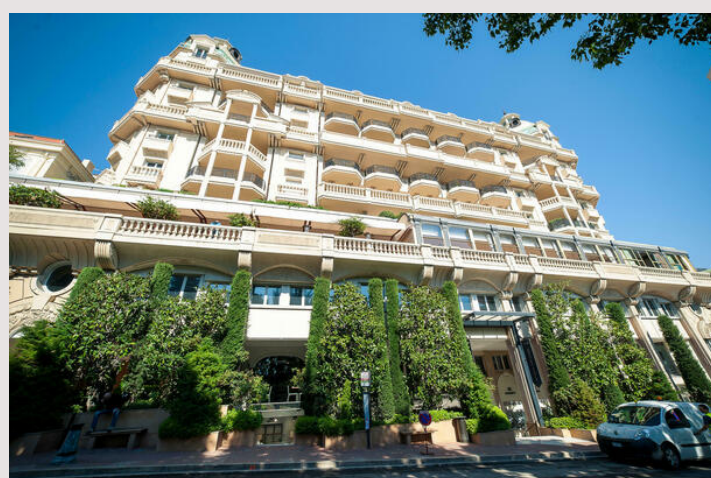

Product type	Apartment	Num rooms	5
Total area	428,70 m²	Num bedrooms	3
Living area	320 m²	Num cellars	1
Terrace area	108,70 m²	Num box	3
View	Garden and sea	Building	Le Metropole
Exposure	Southeast and Northwest	District	Carré d'Or
Condition	Luxurious amenities	Floor	4
Release date	Shortly		

Splendid and exceptional apartment located in the prestigious Residence du Métropole offering exceptional services, with concierge and security guards on site 24 hours a day, with privileged access to the services of the Metropole Palace hotel, restaurants and bars as well as the swimming pool, the Givenchy spa area and fitness room. The Residence is also connected to the Metropole gallery with its luxury boutiques.

The apartment is located on the 4th floor and has just been completely redone and decorated by a renowned Parisian decorator, under the supervision of an architect, luxurious finishes, air conditioning

Total surface area of 429 m² including 295 m² indoors + 25 m² in veranda i.e. 320 m² in internal surface + 108 m² of terraces, the apartment is delivered empty of furniture. It consists of an entrance hall, a living room, a dining room opening onto a terrace, a fully equipped kitchen and a laundry room, 3 bedrooms with bathroom, dressing rooms and separate toilet en suite, a guest toilet, 2 other terraces in front of the bedrooms.

1 cellar and 3 closed boxes included with direct access by elevator

3-year lease